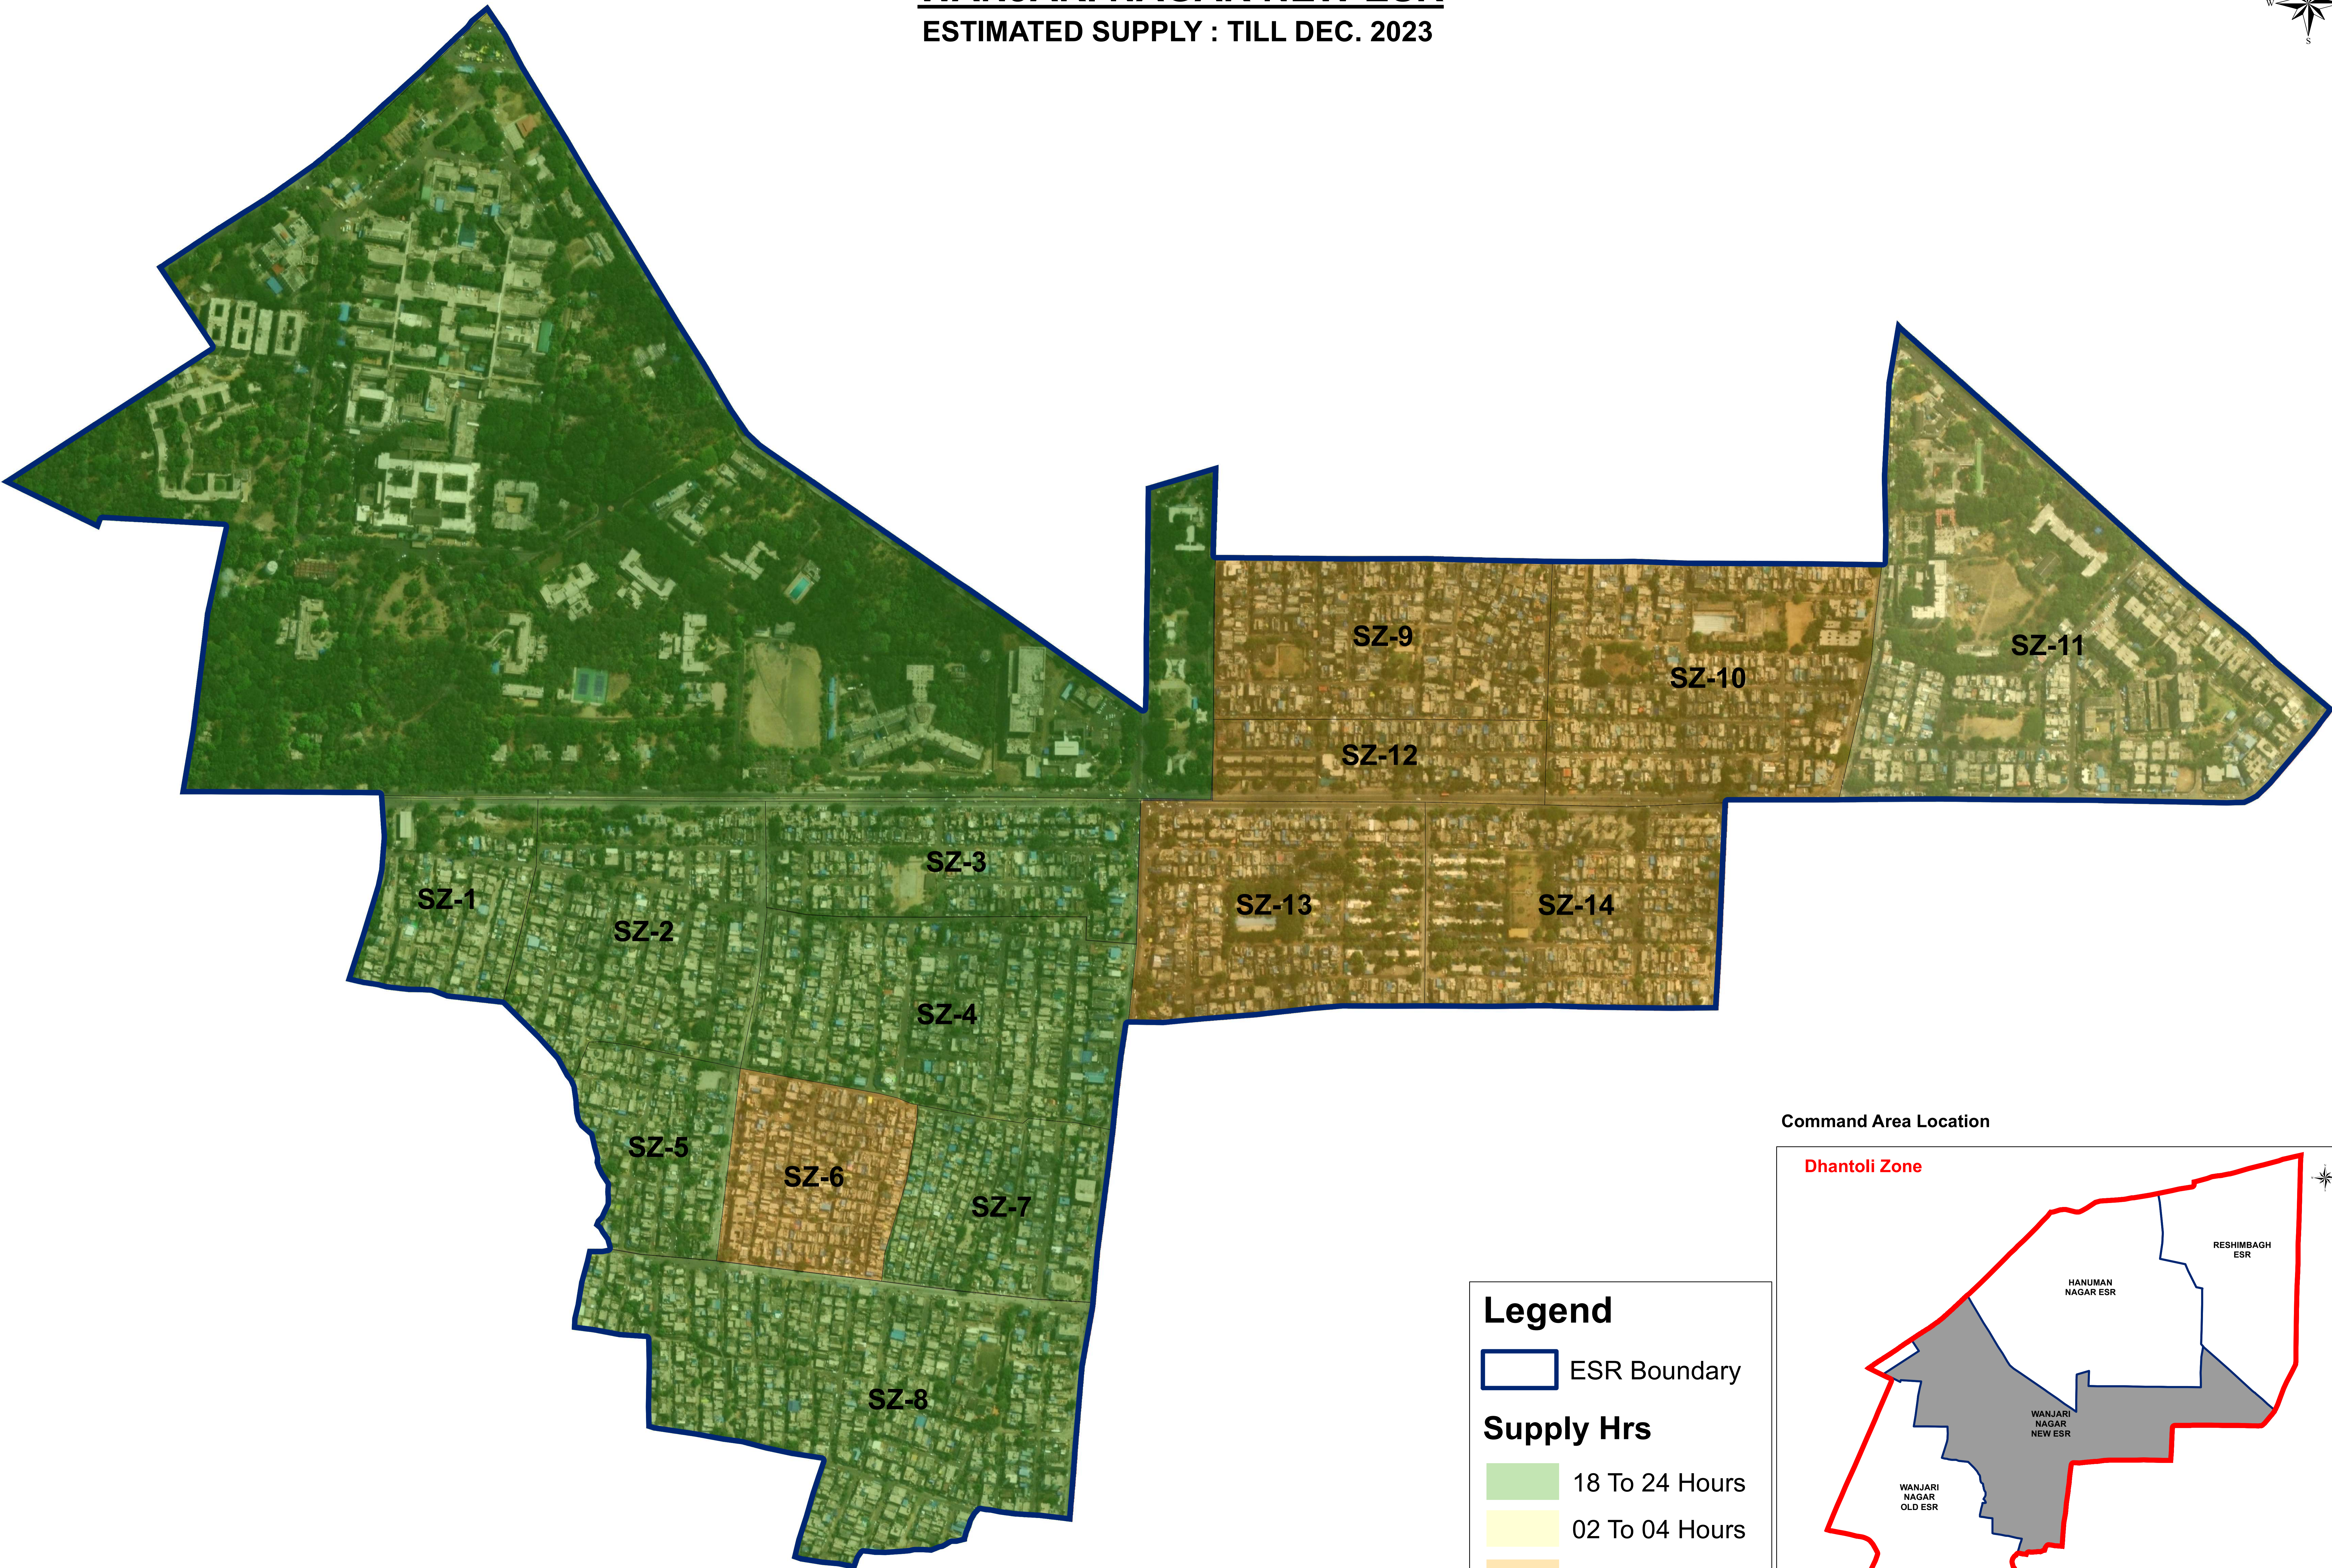

WANJARI NAGAR NEW ESR

ESTIMATED SUPPLY : TILL DEC. 2023

Legend

- ESR Boundary
- Supply Hrs**
 - 18 To 24 Hours
 - 02 To 04 Hours
 - 01 To 02 Hours